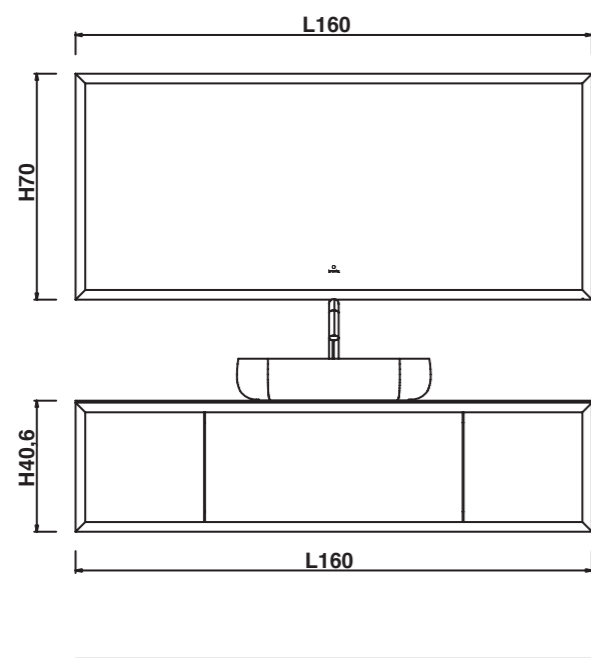

За внешней простотой скрываются сложные проектные и дизайнерские решения. Эксклюзивные материалы, разные по сущности, благодаря талантливому, дизайнерскому решению, консолидируются в общий идеальный образ коллекции.

Perplexed project-orientated and design solutions hide under external simplicity. Exclusive materials, miscellaneous in essence, thanks to talented, design solution, are consolidated into the entire ideal image of the collection.